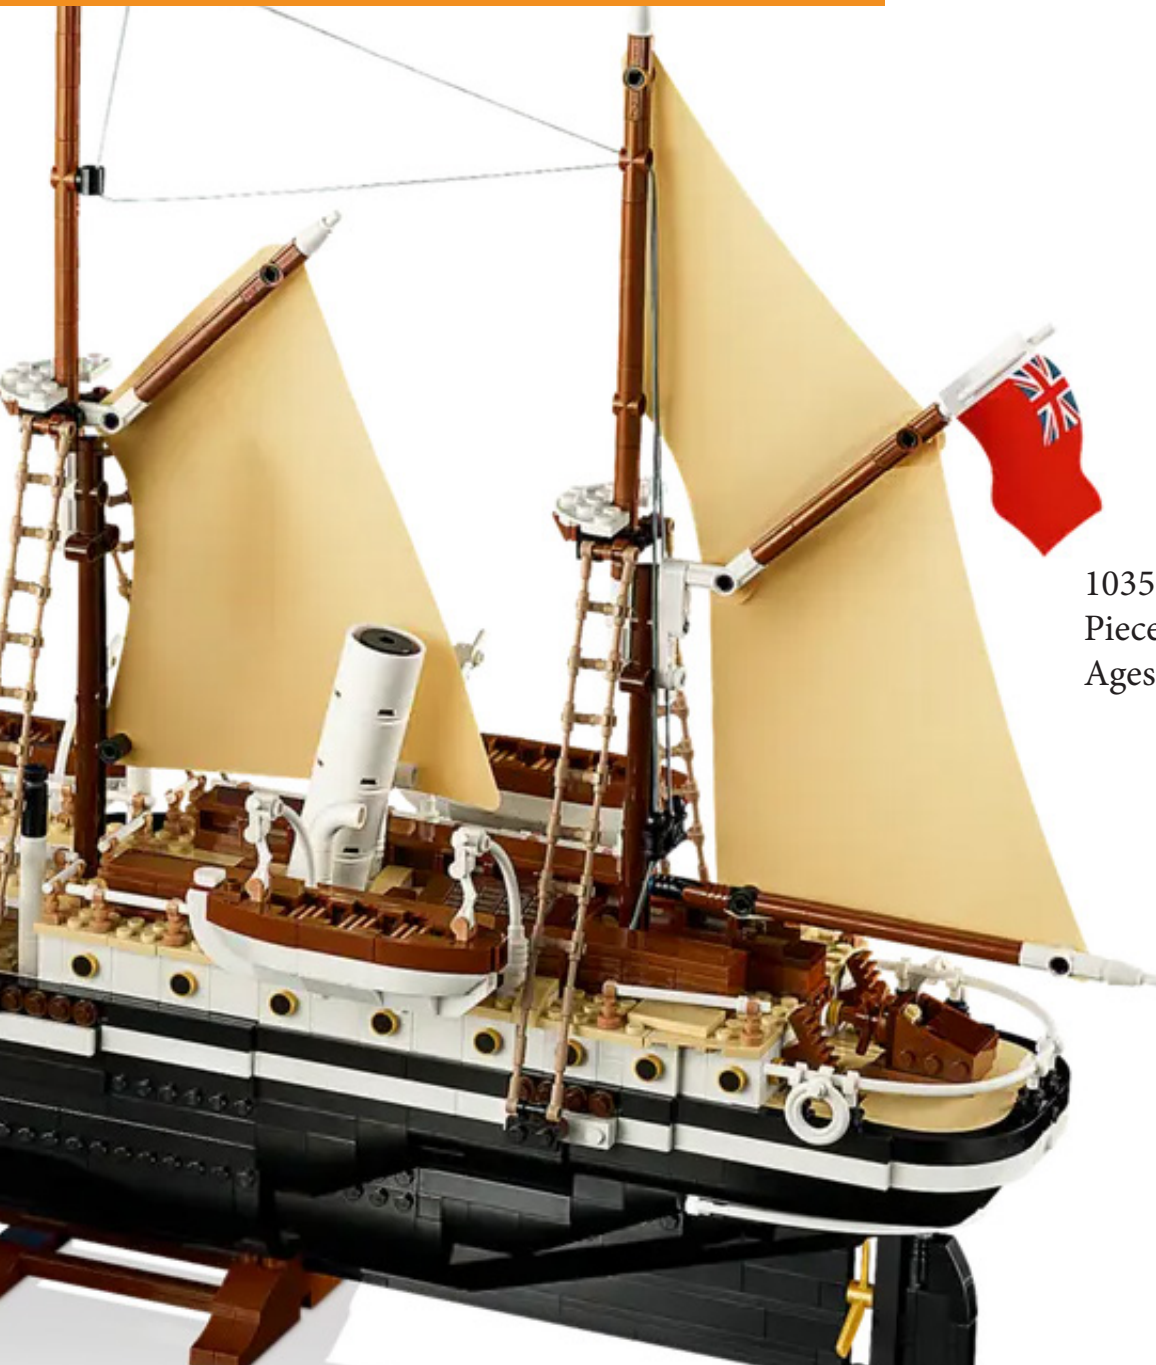

**AND KEEP COMING
BACK, AGAIN & AGAIN..**

10355 The Endurance
Piece Count : 3011
Ages 18+

"I am not into boats that much, I wouldn't opt to have bought this at over £200, but to pay £14.99 I have absolutly loved it, so many clever building techniques"
- Aaron